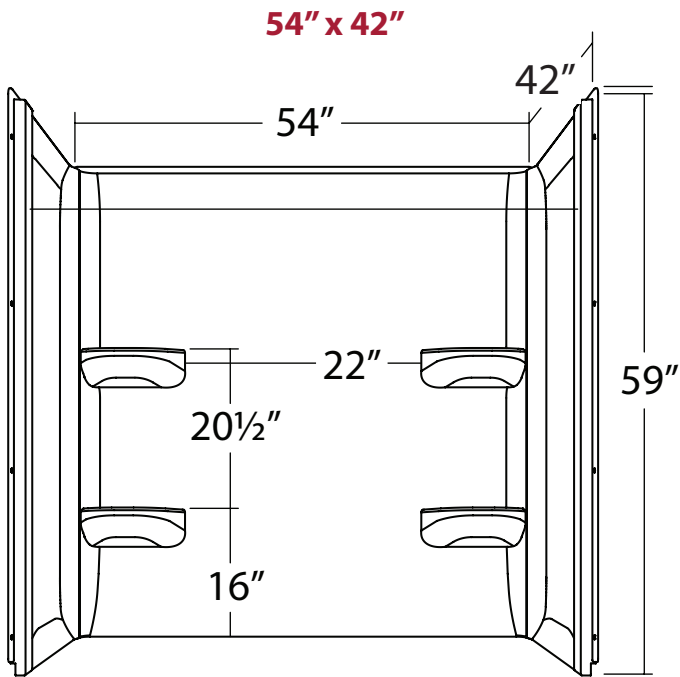

Elite Tub Surround

 **Made in the USA**

ITEM ID#	COLOR*	DESCRIPTION	DIMENSIONS	SHIPPING WEIGHT
0377962	W	Elite Surround	54" x 27" x 59"	42 lbs
0377964	B			
0378069	W	Elite Surround	54" x 30" x 59"	47 lbs
0378070	B			
0378088	W	Elite Surround	54" x 42" x 59"	48 lbs
0378089	B			
0378063	W	Elite Surround	60" x 30" x 59"	63 lbs
0378064	B			

***COLOR OPTIONS: W = WHITE B = BISCUIT**

FEATURES

- No-caulk assembly; see back page for detail.
- High gloss acrylic surface for a bright shine.
- Easy to clean, scratch and stain resistant.
- Four spacious 4" deep shelves.
- Easy one person installation for both new construction and remodel projects.
- No drilling necessary, screw flange direct to stud.
- Covered with a protective film to maintain finish during installation.
- Compatible with most standard bathtubs.
- Wall set includes one back panel, one left panel and one right panel.
- Each set packaged in one carton.
- 5 Year consumer, 2 Year commercial Limited Warranty.