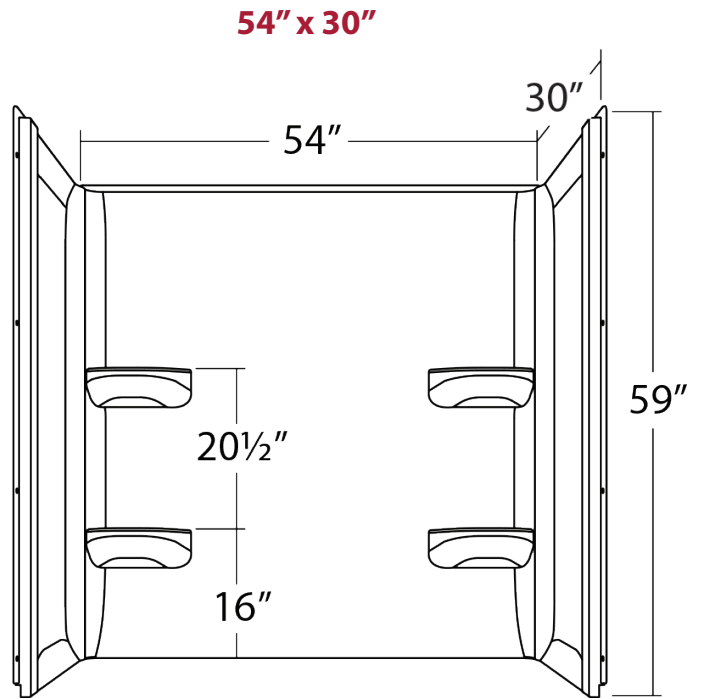

Elite Tub Surround

 **Made in the USA**

ITEM ID#	COLOR*	DESCRIPTION	DIMENSIONS	SHIPPING WEIGHT
0377962	W	Elite Surround	54" x 27" x 59"	42 lbs
0377964	B			
0378069	W	Elite Surround	54" x 30" x 59"	47 lbs
0378070	B			
0378088	W	Elite Surround	54" x 42" x 59"	48 lbs
0378089	B			
0378063	W	Elite Surround	60" x 30" x 59"	63 lbs
0378064	B			

***COLOR OPTIONS: W = WHITE B = BISCUIT**

FEATURES

- No-caulk assembly; see back page for detail.
- High gloss acrylic surface for a bright shine.
- Easy to clean, scratch and stain resistant.
- Four spacious 4" deep shelves.
- Easy one person installation for both new construction and remodel projects.
- No drilling necessary, screw flange direct to stud.
- Covered with a protective film to maintain finish during installation.
- Compatible with most standard bathtubs.
- Wall set includes one back panel, one left panel and one right panel.
- Each set packaged in one carton.
- 5 Year consumer, 2 Year commercial Limited Warranty.