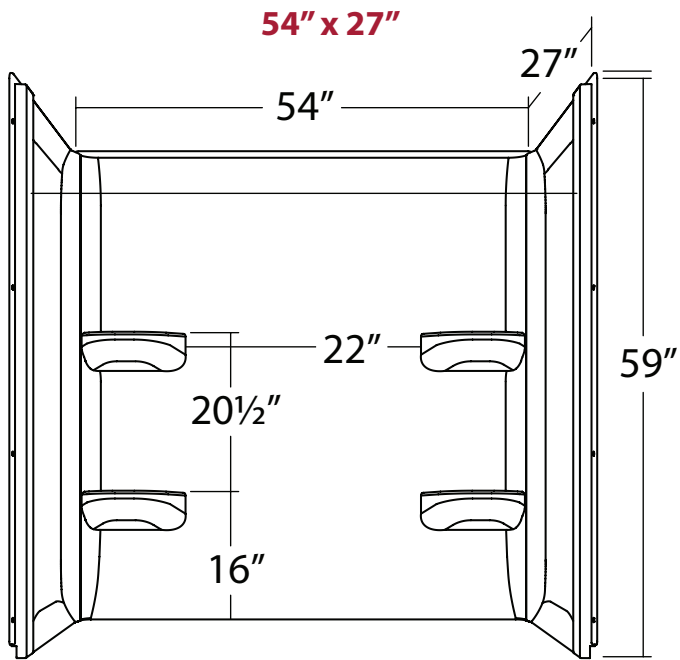

Elite Tub Surround

 **Made in the USA**

ITEM ID#	COLOR*	DESCRIPTION	DIMENSIONS	SHIPPING WEIGHT
0377962	W	Elite Surround	54" x 27" x 59"	42 lbs
0377964	B			
0378069	W	Elite Surround	54" x 30" x 59"	47 lbs
0378070	B			
0378088	W	Elite Surround	54" x 42" x 59"	48 lbs
0378089	B			
0378063	W	Elite Surround	60" x 30" x 59"	63 lbs
0378064	B			

***COLOR OPTIONS: W = WHITE B = BISCUIT**

FEATURES

- No-caulk assembly; see back page for detail.
- High gloss acrylic surface for a bright shine.
- Easy to clean, scratch and stain resistant.
- Four spacious 4" deep shelves.
- Easy one person installation for both new construction and remodel projects.
- No drilling necessary, screw flange direct to stud.
- Covered with a protective film to maintain finish during installation.
- Compatible with most standard bathtubs.
- Wall set includes one back panel, one left panel and one right panel.
- Each set packaged in one carton.
- 5 Year consumer, 2 Year commercial Limited Warranty.