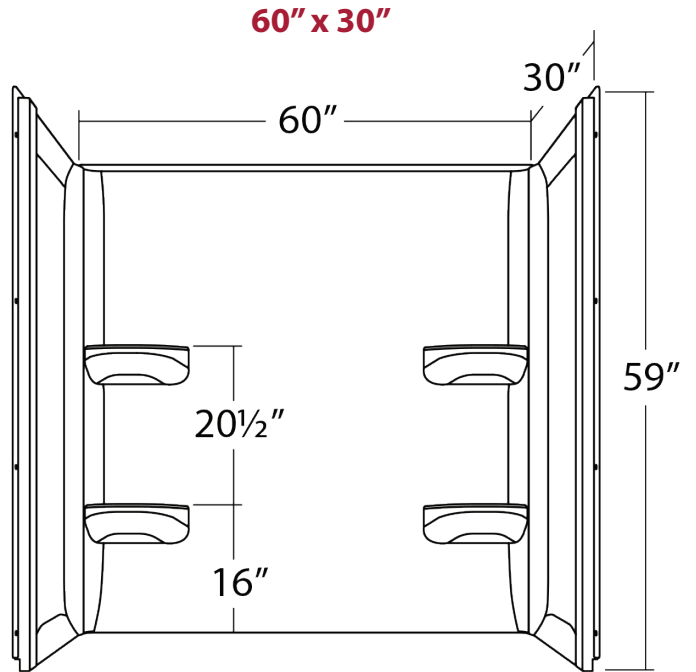

Elite Tub Surround

 **Made in the USA**

ITEM ID#	COLOR*	DESCRIPTION	DIMENSIONS	SHIPPING WEIGHT
0377962	W	Elite Surround	54" x 27" x 59"	42 lbs
0377964	B			
0378069	W	Elite Surround	54" x 30" x 59"	47 lbs
0378070	B			
0378088	W	Elite Surround	54" x 42" x 59"	48 lbs
0378089	B			
0378063	W	Elite Surround	60" x 30" x 59"	63 lbs
0378064	B			

***COLOR OPTIONS: W = WHITE B = BISCUIT**

FEATURES

- No-caulk assembly; see back page for detail.
- High gloss acrylic surface for a bright shine.
- Easy to clean, scratch and stain resistant.
- Four spacious 4" deep shelves.
- Easy one person installation for both new construction and remodel projects.
- No drilling necessary, screw flange direct to stud.
- Covered with a protective film to maintain finish during installation.
- Compatible with most standard bathtubs.
- Wall set includes one back panel, one left panel and one right panel.
- Each set packaged in one carton.
- 5 Year consumer, 2 Year commercial Limited Warranty.