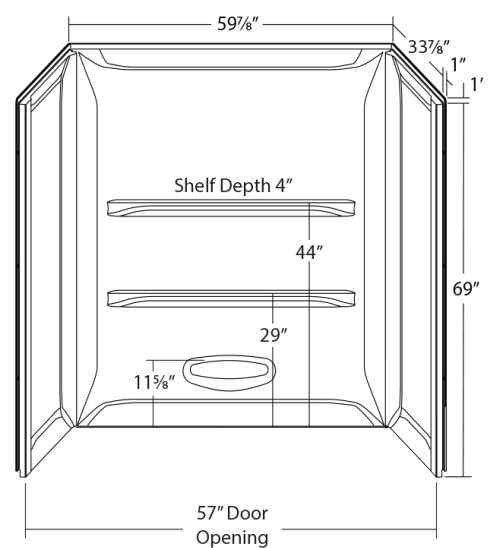

Elite Shower Base Surround

 **Made in the USA**

ITEM ID#	COLOR*	DESCRIPTION	DIMENSIONS	SHIPPING WEIGHT
0377977	W	Elite Shower Surround	32" x 32" x 69"	38 lbs
0377978	B			
0377993	W	Elite Shower Surround	36" x 36" x 69"	40 lbs
0377994	B			
0378052	W	Elite Shower Surround	48" x 34" x 69"	49 lbs
0378053	B			
0377972	W	Elite Shower Surround	54" x 27" x 69"	50 lbs
0377974	B			
0378072	W	Elite Shower Surround	60" x 32" x 69"	52 lbs
0378075	B			
0378092	W	Elite Shower Surround	60" x 34" x 69"	55 lbs
0378094	B			

***COLOR OPTIONS: W = WHITE B = BISCUIT**

FEATURES

- High gloss acrylic surface for a bright shine
- Easy to clean, scratch and stain resistant
- Two spacious shelves
- Elite™ Wall design overlaps base to keep water inside
- No drilling necessary, screw flange direct to stud
- Easy one person installation for both new construction and remodel projects
- Covered with a protective film to maintain finish during installation
- Compatible with most standard shower bases
- Wall set includes one back panel, one left panel and one right panel
- Each set packaged in one carton
- 5 Year Consumer, 2 Year commercial Limited Warranty

Contact Your Blevins Sales Representative For More Information
www.BLEVINSINC.com

Blevins

32" x 32"

36" x 36"

48" x 34"

54" x 27"

60" x 32"

60" x 34"