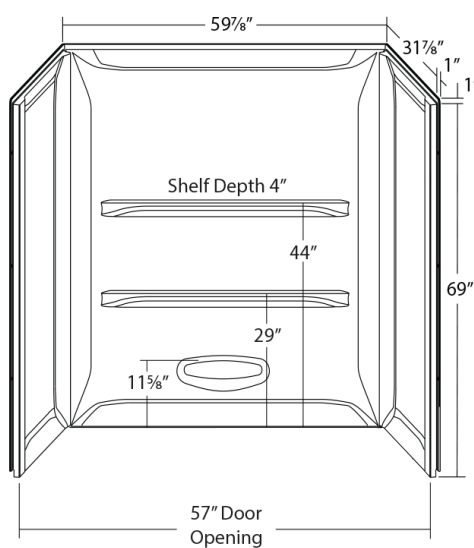

Elite Shower Base Surround

 **Made in the USA**

ITEM ID#	COLOR*	DESCRIPTION	DIMENSIONS	SHIPPING WEIGHT
0377977	W	Elite Shower Surround	32" x 32" x 69"	38 lbs
0377978	B			
0377993	W	Elite Shower Surround	36" x 36" x 69"	40 lbs
0377994	B			
0378052	W	Elite Shower Surround	48" x 34" x 69"	49 lbs
0378053	B			
0377972	W	Elite Shower Surround	54" x 27" x 69"	50 lbs
0377974	B			
0378072	W	Elite Shower Surround	60" x 32" x 69"	52 lbs
0378075	B			
0378092	W	Elite Shower Surround	60" x 34" x 69"	55 lbs
0378094	B			

***COLOR OPTIONS: W = WHITE B = BISCUIT**

FEATURES

- High gloss acrylic surface for a bright shine
- Easy to clean, scratch and stain resistant
- Two spacious shelves
- Elite™ Wall design overlaps base to keep water inside
- No drilling necessary, screw flange direct to stud
- Easy one person installation for both new construction and remodel projects
- Covered with a protective film to maintain finish during installation
- Compatible with most standard shower bases
- Wall set includes one back panel, one left panel and one right panel
- Each set packaged in one carton
- 5 Year Consumer, 2 Year commercial Limited Warranty

Contact Your Blevins Sales Representative For More Information
www.BLEVINSINC.com

Blevins

32" x 32"

36" x 36"

48" x 34"

54" x 27"

60" x 32"

60" x 34"