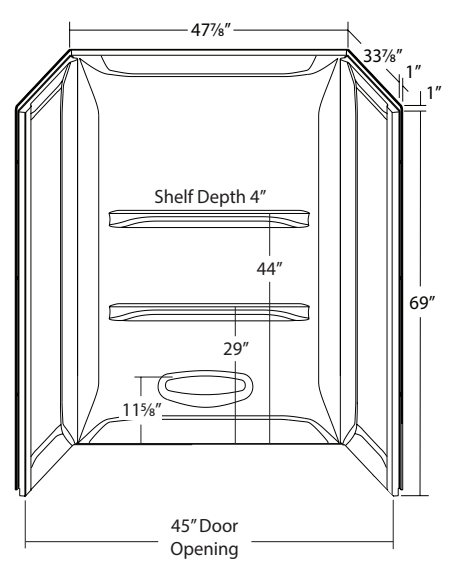

Elite Shower Base Surround

 **Made in the USA**

ITEM ID#	COLOR*	DESCRIPTION	DIMENSIONS	SHIPPING WEIGHT
0377977	W	Elite Shower Surround	32" x 32" x 69"	38 lbs
0377978	B			
0377993	W	Elite Shower Surround	36" x 36" x 69"	40 lbs
0377994	B			
0378052	W	Elite Shower Surround	48" x 34" x 69"	49 lbs
0378053	B			
0377972	W	Elite Shower Surround	54" x 27" x 69"	50 lbs
0377974	B			
0378072	W	Elite Shower Surround	60" x 32" x 69"	52 lbs
0378075	B			
0378092	W	Elite Shower Surround	60" x 34" x 69"	55 lbs
0378094	B			

***COLOR OPTIONS: W = WHITE B = BISCUIT**

FEATURES

- High gloss acrylic surface for a bright shine
- Easy to clean, scratch and stain resistant
- Two spacious shelves
- Elite™ Wall design overlaps base to keep water inside
- No drilling necessary, screw flange direct to stud
- Easy one person installation for both new construction and remodel projects
- Covered with a protective film to maintain finish during installation
- Compatible with most standard shower bases
- Wall set includes one back panel, one left panel and one right panel
- Each set packaged in one carton
- 5 Year Consumer, 2 Year commercial Limited Warranty

Contact Your Blevins Sales Representative For More Information
www.BLEVINSINC.com

Blevins

32" x 32"

36" x 36"

48" x 34"

54" x 27"

60" x 32"

60" x 34"