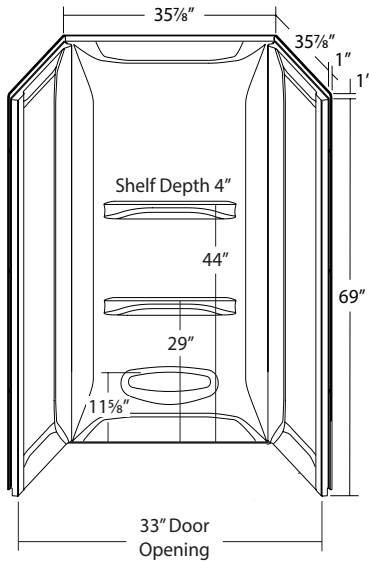

Elite Shower Base Surround

 **Made in the USA**

ITEM ID#	COLOR*	DESCRIPTION	DIMENSIONS	SHIPPING WEIGHT
0377977	W	Elite Shower Surround	32" x 32" x 69"	38 lbs
0377978	B			
0377993	W	Elite Shower Surround	36" x 36" x 69"	40 lbs
0377994	B			
0378052	W	Elite Shower Surround	48" x 34" x 69"	49 lbs
0378053	B			
0377972	W	Elite Shower Surround	54" x 27" x 69"	50 lbs
0377974	B			
0378072	W	Elite Shower Surround	60" x 32" x 69"	52 lbs
0378075	B			
0378092	W	Elite Shower Surround	60" x 34" x 69"	55 lbs
0378094	B			

***COLOR OPTIONS: W = WHITE B = BISCUIT**

FEATURES

- High gloss acrylic surface for a bright shine
- Easy to clean, scratch and stain resistant
- Two spacious shelves
- Elite™ Wall design overlaps base to keep water inside
- No drilling necessary, screw flange direct to stud
- Easy one person installation for both new construction and remodel projects
- Covered with a protective film to maintain finish during installation
- Compatible with most standard shower bases
- Wall set includes one back panel, one left panel and one right panel
- Each set packaged in one carton
- 5 Year Consumer, 2 Year commercial Limited Warranty

Contact Your Blevins Sales Representative For More Information
www.BLEVINSINC.com

Blevins

32" x 32"

36" x 36"

48" x 34"

54" x 27"

60" x 32"

60" x 34"