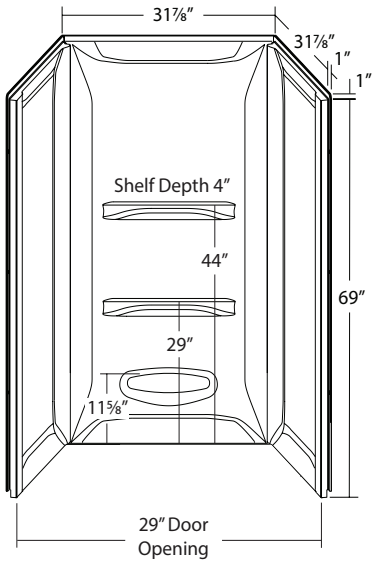

Elite Shower Base Surround

 **Made in the USA**

ITEM ID#	COLOR*	DESCRIPTION	DIMENSIONS	SHIPPING WEIGHT
0377977	W	Elite Shower Surround	32" x 32" x 69"	38 lbs
0377978	B			
0377993	W	Elite Shower Surround	36" x 36" x 69"	40 lbs
0377994	B			
0378052	W	Elite Shower Surround	48" x 34" x 69"	49 lbs
0378053	B			
0377972	W	Elite Shower Surround	54" x 27" x 69"	50 lbs
0377974	B			
0378072	W	Elite Shower Surround	60" x 32" x 69"	52 lbs
0378075	B			
0378092	W	Elite Shower Surround	60" x 34" x 69"	55 lbs
0378094	B			

***COLOR OPTIONS: W = WHITE B = BISCUIT**

FEATURES

- High gloss acrylic surface for a bright shine
- Easy to clean, scratch and stain resistant
- Two spacious shelves
- Elite™ Wall design overlaps base to keep water inside
- No drilling necessary, screw flange direct to stud
- Easy one person installation for both new construction and remodel projects
- Covered with a protective film to maintain finish during installation
- Compatible with most standard shower bases
- Wall set includes one back panel, one left panel and one right panel
- Each set packaged in one carton
- 5 Year Consumer, 2 Year commercial Limited Warranty

Contact Your Blevins Sales Representative For More Information
www.BLEVINSINC.com

Blevins

32" x 32"

36" x 36"

48" x 34"

54" x 27"

60" x 32"

60" x 34"