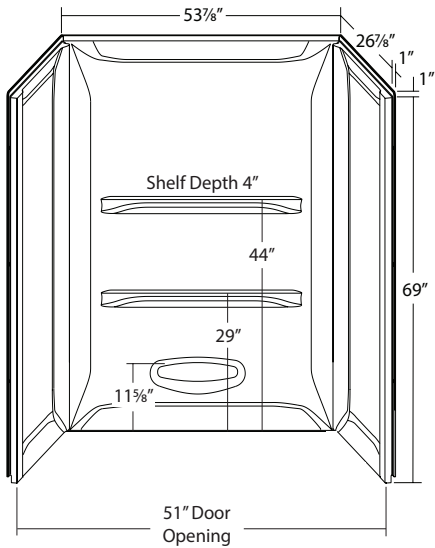

Elite Shower Base Surround

 **Made in the USA**

ITEM ID#	COLOR*	DESCRIPTION	DIMENSIONS	SHIPPING WEIGHT
0377977	W	Elite Shower Surround	32" x 32" x 69"	38 lbs
0377978	B			
0377993	W	Elite Shower Surround	36" x 36" x 69"	40 lbs
0377994	B			
0378052	W	Elite Shower Surround	48" x 34" x 69"	49 lbs
0378053	B			
0377972	W	Elite Shower Surround	54" x 27" x 69"	50 lbs
0377974	B			
0378072	W	Elite Shower Surround	60" x 32" x 69"	52 lbs
0378075	B			
0378092	W	Elite Shower Surround	60" x 34" x 69"	55 lbs
0378094	B			

***COLOR OPTIONS: W = WHITE B = BISCUIT**

FEATURES

- High gloss acrylic surface for a bright shine
- Easy to clean, scratch and stain resistant
- Two spacious shelves
- Elite™ Wall design overlaps base to keep water inside
- No drilling necessary, screw flange direct to stud
- Easy one person installation for both new construction and remodel projects
- Covered with a protective film to maintain finish during installation
- Compatible with most standard shower bases
- Wall set includes one back panel, one left panel and one right panel
- Each set packaged in one carton
- 5 Year Consumer, 2 Year commercial Limited Warranty

Contact Your Blevins Sales Representative For More Information
www.BLEVINSINC.com

Blevins

32" x 32"

36" x 36"

48" x 34"

54" x 27"

60" x 32"

60" x 34"