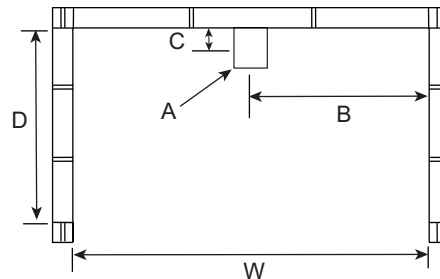

ZC2603OT

60 x 40 $\frac{1}{4}$ x 21 inches

FEATURES

- Alcove bath
- Integral tiling flange (3T)
- Integral skirt
- 6" wainscot
- Molded toiletry shelves
- Slip-resistant textured bottom
- Center rear drain
- AcrylX™ applied acrylic surface
- Lifetime limited warranty

COLOR OPTIONS

Stock

White
Biscuit

MAAX®

ZC2603OT

60 x 40³/₄ x 21 inches

FEATURES lbs Dimensional Tolerance \pm ³/₁₆". Dimensions needed for site preparation should be measured from the unit.

Model #	Material	Drain	Net Wt.	Pkg. Wt.
Soaker #ZC2603OT	AcrylX™	Center rear drain	70	80

DIMENSIONS inches

Specifications	inches
Width: Overall / Net	60
Depth: Overall / Net	42 / 40 ³ / ₄
Height: Overall / Net	22 ¹ / ₄ / 21
Enclosure Opening	56
Skirt Height	15
Drain Center (from Back Wall)	11 ³ / ₄
Drain Center (from Side Wall)	30
Drain: Diameter / Clearance	2 / 1

FRAMING DIMENSIONS inches

Type	D Depth	W Width	H Height	A	B	C
Alcove	42	60 ¹ / ₈	-	Box Out	30	11 ³ / ₄

BATHING WELL inches

WIDTH @ centerline		DEPTH @ centerline	
Top	Bottom	Top	Bottom
52 ¹ / ₂	44 ³ / ₄	33	25