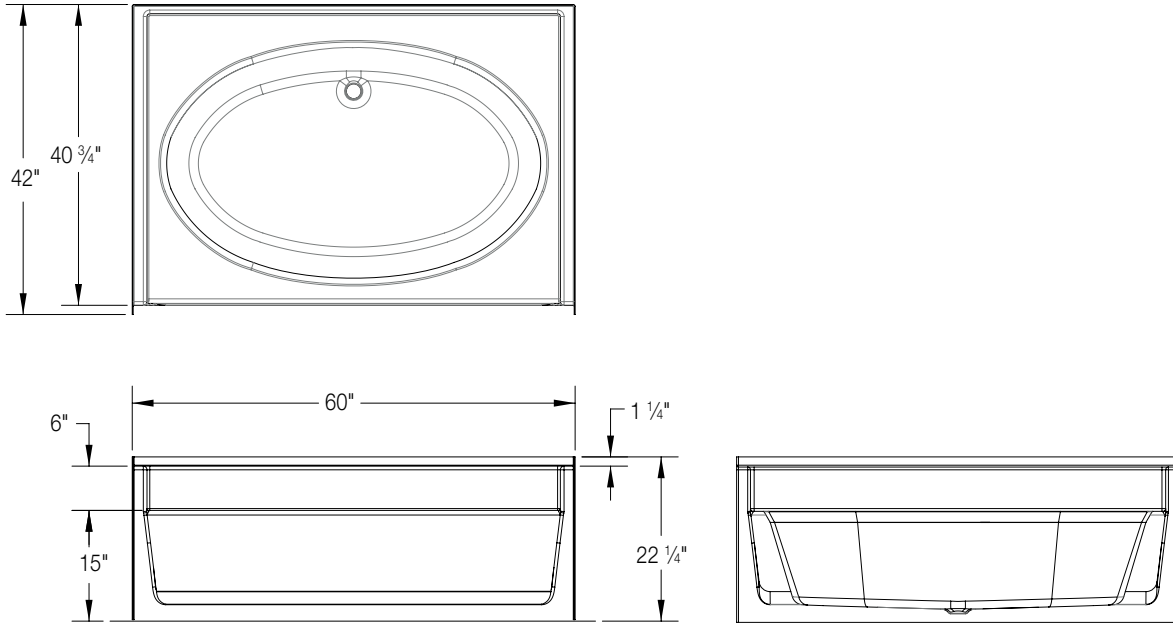

ZC2603OT

60 x 40 $\frac{1}{4}$ x 21 inches

FEATURES

- Alcove bath
- Integral tiling flange (3T)
- Integral skirt
- 6" wainscot
- Molded toiletry shelves
- Slip-resistant textured bottom
- Center rear drain
- AcrylX™ applied acrylic surface
- Lifetime limited warranty

COLOR OPTIONS

Stock

White
Biscuit

MAAX®

ZC2603OT

60 x 40³/₄ x 21 inches

FEATURES lbs Dimensional Tolerance \pm ³/₁₆". Dimensions needed for site preparation should be measured from the unit.

Model #	Material	Drain	Net Wt.	Pkg. Wt.
Soaker #ZC2603OT	AcrylX™	Center rear drain	70	80

DIMENSIONS inches

Specifications	inches
Width: Overall / Net	60
Depth: Overall / Net	42 / 40 ³ / ₄
Height: Overall / Net	22 ¹ / ₄ / 21
Enclosure Opening	56
Skirt Height	15
Drain Center (from Back Wall)	11 ³ / ₄
Drain Center (from Side Wall)	30
Drain: Diameter / Clearance	2 / 1

FRAMING DIMENSIONS inches

Type	D Depth	W Width	H Height	A	B	C
Alcove	42	60 ¹ / ₈	-	Box Out	30	11 ³ / ₄

BATHING WELL inches

WIDTH @ centerline		DEPTH @ centerline	
Top	Bottom	Top	Bottom
52 ¹ / ₂	44 ³ / ₄	33	25