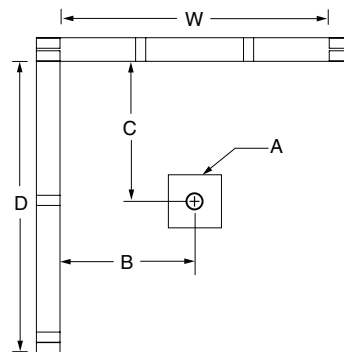

ZC2540CCS

54 3/8 x 54 3/8 x 22 inches

SOAKER MODEL #ZC2540CCS

WHIRLPOOL MODEL #2540CCSWP (optional)

FEATURES

- Corner design
- Ergonomic backrest
- Integral tiling flange (2T)
- Integral skirt
- Molded toiletry shelf
- Slip-resistant textured bottom
- Center rear drain
- AcrylX™ applied acrylic surface
- Lifetime limited warranty

54 3/8" x 54 3/8" x 22 inches

FEATURES lbs Dimensional Tolerance $\pm 3/16$ ". Dimensions needed for site preparation should be measured from the unit.

Model #	Material	Drain	Net Wt.	Pkg. Wt.
Soaker #ZC2540CCS	AcrylX™	Center Rear	125	130

DIMENSIONS inches

Specifications	inches
Width: Overall / Net	55 1/4 / 54 3/8
Depth: Overall / Net	33 5/8
Height: Overall / Net	23 1/4 / 22
Enclosure Opening	-
Skirt Height	22
Drain Center (from Back Wall)	20
Drain Center (from Side Wall)	20
Drain: Diameter / Clearance	2 / 3 1/2

FRAMING DIMENSIONS inches

Type	D Depth	W Width	H Height	A	B	C
Alcove	55 3/8	55 3/8	23 1/4	Box Out	20	20

BATHING WELL inches

WIDTH @ centerline		DEPTH @ centerline	
Top	Bottom	Top	Bottom
49	39 1/4	30	25