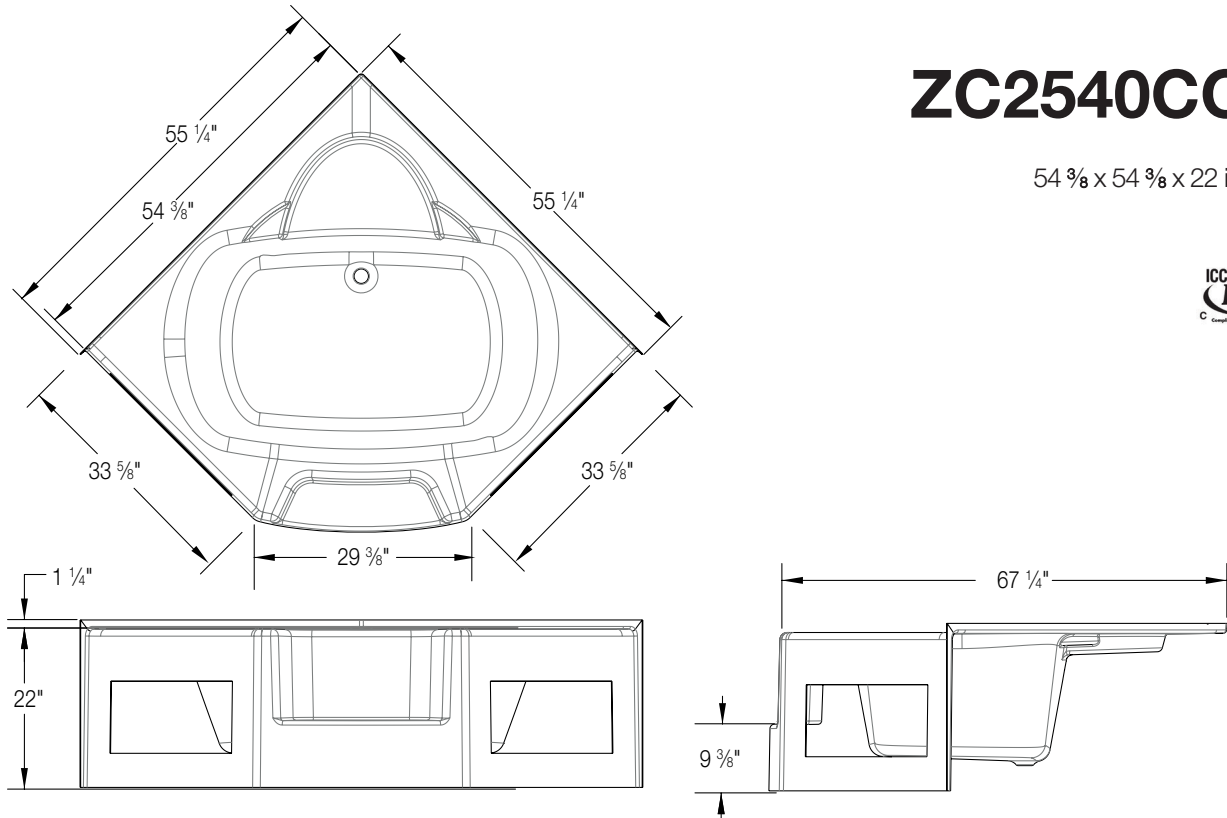

ZC2540CCS

54 3/8 x 54 3/8 x 22 inches

SOAKER MODEL #ZC2540CCS

WHIRLPOOL MODEL #2540CCSWP (optional)

FEATURES

- Corner design
- Ergonomic backrest
- Integral tiling flange (2T)
- Integral skirt
- Molded toiletry shelf
- Slip-resistant textured bottom
- Center rear drain
- AcrylX™ applied acrylic surface
- Lifetime limited warranty

54 3/8" x 54 3/8" x 22 inches

FEATURES lbs Dimensional Tolerance $\pm 3/16$ ". Dimensions needed for site preparation should be measured from the unit.

Model #	Material	Drain	Net Wt.	Pkg. Wt.
Soaker #ZC2540CCS	AcrylX™	Center Rear	125	130

DIMENSIONS inches

Specifications	inches
Width: Overall / Net	55 1/4 / 54 3/8
Depth: Overall / Net	33 5/8
Height: Overall / Net	23 1/4 / 22
Enclosure Opening	-
Skirt Height	22
Drain Center (from Back Wall)	20
Drain Center (from Side Wall)	20
Drain: Diameter / Clearance	2 / 3 1/2

FRAMING DIMENSIONS inches

Type	D Depth	W Width	H Height	A	B	C
Alcove	55 3/8	55 3/8	23 1/4	Box Out	20	20

BATHING WELL inches

WIDTH @ centerline		DEPTH @ centerline	
Top	Bottom	Top	Bottom
49	39 1/4	30	25