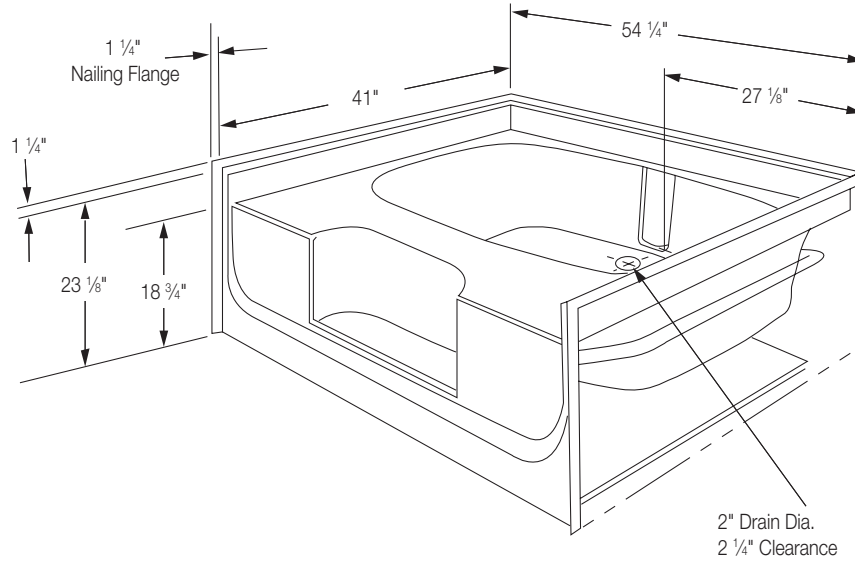

# ZC2354410

54 1/4 x 41 x 23 1/8  
inches

**FEATURES** lbs Dimensional Tolerance  $\pm 3/64$ ". Dimensions needed for site preparation should be measured from the unit.

Model #	Material	Drain	Net Wt.	Pkg. Wt.
Soaker #ZC2354410	AcrylX™	Center Rear	98	103

### DIMENSIONS inches

Specifications	inches
Width: Overall / Net	54 1/4 (1380)
Depth: Overall / Net	42 1/4 / 41
Height: Overall / Net	24 3/8 / 23 1/8
Enclosure Opening	50 1/4
Skirt Height	18 3/4
Drain Center (from Back Wall)	9 1/2
Drain Center (from Side Wall)	27 1/8
Drain: Diameter / Clearance	2 / 2 1/4

### FRAMING DIMENSIONS inches

Type	D Depth	W Width	H Height	A	B	C
Alcove	42 1/4	54 3/8	22 7/8	Box Out	27 1/8	9 1/2