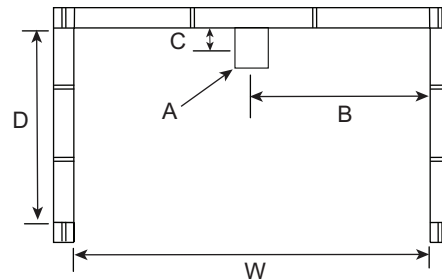

# ZC2354410

54 1/4 x 41 x 23 1/8  
inches

**FEATURES** lbs Dimensional Tolerance  $\pm 3/64$ ". Dimensions needed for site preparation should be measured from the unit.

Model #	Material	Drain	Net Wt.	Pkg. Wt.
Soaker #ZC2354410	AcrylX™	Center Rear	98	103

### DIMENSIONS inches

Specifications	inches
Width: Overall / Net	54 1/4 (1380)
Depth: Overall / Net	42 1/4 / 41
Height: Overall / Net	24 3/8 / 23 1/8
Enclosure Opening	50 1/4
Skirt Height	18 3/4
Drain Center (from Back Wall)	9 1/2
Drain Center (from Side Wall)	27 1/8
Drain: Diameter / Clearance	2 / 2 1/4

### FRAMING DIMENSIONS inches

Type	D Depth	W Width	H Height	A	B	C
Alcove	42 1/4	54 3/8	22 7/8	Box Out	27 1/8	9 1/2