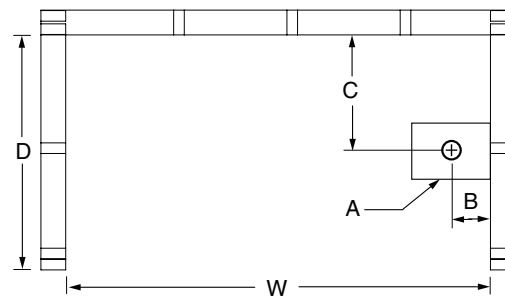

ZC5427TML/R

54 x 28 x 18 ¾ inches

FEATURES

- Alcove bath
- Integral tiling flange (3T)
- Integral skirt
- Slip-resistant textured bottom
- Left or right hand drain
- AcrylX™ applied acrylic surface
- Lifetime limited warranty

COLOR OPTIONS

Stock

White
Biscuit

MAAX®

ZC5427TML/R

54 x 28 x 18 ¾ inches

FEATURES lbs Dimensional Tolerance $\pm 3/64$ ". Dimensions needed for site preparation should be measured from the unit.

Model #	Material	Drain	Net Wt.	Pkg. Wt.
Soaker #ZC5427TML/R	AcrylX™	LH or RH	46	51

DIMENSIONS inches

Specifications	inches
Width: Overall / Net	54
Depth: Overall / Net	28
Height: Overall / Net	18 ¾ / 17 ¾
Enclosure Opening	50 ¾
Skirt Height	17 ½
Drain Center (from Back Wall)	13 5/8
Drain Center (from Side Wall)	7
Drain: Diameter / Clearance	2 / 4 3/8

FRAMING DIMENSIONS inches

Type	D Depth	W Width	H Height	A	B	C
Alcove	28	54 1/8	-	Box Out	7	13 5/8

BATHING WELL inches

WIDTH @ centerline		DEPTH @ centerline	
Top	Bottom	Top	Bottom
47 ½	39 ½	19 ¾	17 ¾