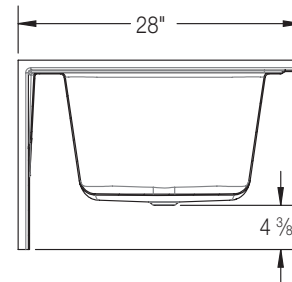

ZC5427TML/R

54 x 28 x 18 ¾ inches

FEATURES

- Alcove bath
- Integral tiling flange (3T)
- Integral skirt
- Slip-resistant textured bottom
- Left or right hand drain
- AcrylX™ applied acrylic surface
- Lifetime limited warranty

COLOR OPTIONS

Stock

White
Biscuit

MAAX®

ZC5427TML/R

54 x 28 x 18 ¾ inches

FEATURES lbs Dimensional Tolerance $\pm 3/64$ ". Dimensions needed for site preparation should be measured from the unit.

Model #	Material	Drain	Net Wt.	Pkg. Wt.
Soaker #ZC5427TML/R	AcrylX™	LH or RH	46	51

DIMENSIONS inches

Specifications	inches
Width: Overall / Net	54
Depth: Overall / Net	28
Height: Overall / Net	18 ¾ / 17 ¾
Enclosure Opening	50 ¾
Skirt Height	17 ½
Drain Center (from Back Wall)	13 5/8
Drain Center (from Side Wall)	7
Drain: Diameter / Clearance	2 / 4 3/8

FRAMING DIMENSIONS inches

Type	D Depth	W Width	H Height	A	B	C
Alcove	28	54 1/8	-	Box Out	7	13 5/8

BATHING WELL inches

WIDTH @ centerline		DEPTH @ centerline	
Top	Bottom	Top	Bottom
47 ½	39 ½	19 ¾	17 ¾