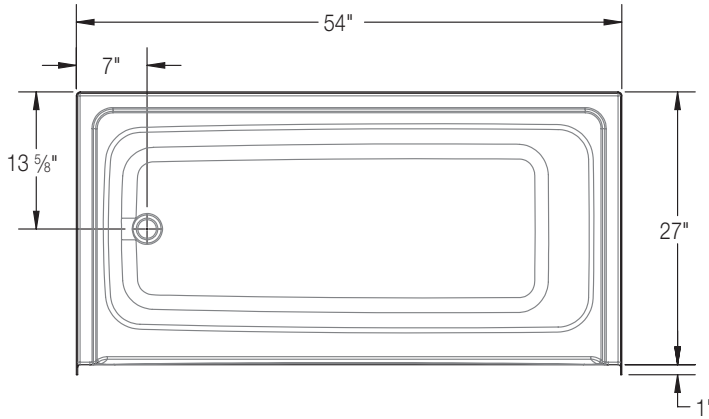

ZC5427TML/R

54 x 28 x 18 ¾ inches

FEATURES

- Alcove bath
- Integral tiling flange (3T)
- Integral skirt
- Slip-resistant textured bottom
- Left or right hand drain
- AcrylX™ applied acrylic surface
- Lifetime limited warranty

COLOR OPTIONS

Stock

White
Biscuit

MAAX®

ZC5427TML/R

54 x 28 x 18 ¾ inches

FEATURES lbs Dimensional Tolerance $\pm 3/64$ ". Dimensions needed for site preparation should be measured from the unit.

Model #	Material	Drain	Net Wt.	Pkg. Wt.
Soaker #ZC5427TML/R	AcrylX™	LH or RH	46	51

DIMENSIONS inches

Specifications	inches
Width: Overall / Net	54
Depth: Overall / Net	28
Height: Overall / Net	18 ¾ / 17 ¾
Enclosure Opening	50 ¾
Skirt Height	17 ½
Drain Center (from Back Wall)	13 5/8
Drain Center (from Side Wall)	7
Drain: Diameter / Clearance	2 / 4 3/8

FRAMING DIMENSIONS inches

Type	D Depth	W Width	H Height	A	B	C
Alcove	28	54 1/8	-	Box Out	7	13 5/8

BATHING WELL inches

WIDTH @ centerline		DEPTH @ centerline	
Top	Bottom	Top	Bottom
47 ½	39 ½	19 ¾	17 ¾