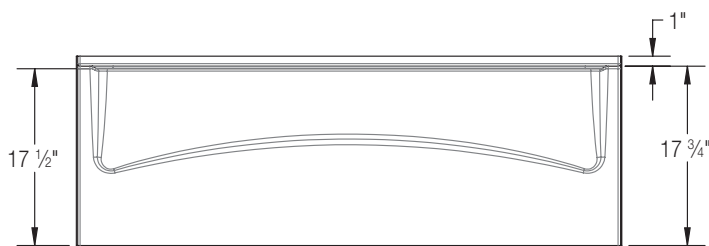

ZC5427TML/R

54 x 28 x 18 ¾ inches

FEATURES

- Alcove bath
- Integral tiling flange (3T)
- Integral skirt
- Slip-resistant textured bottom
- Left or right hand drain
- AcrylX™ applied acrylic surface
- Lifetime limited warranty

COLOR OPTIONS

Stock

White
Biscuit

MAAX®

ZC5427TML/R

54 x 28 x 18 ¾ inches

FEATURES lbs Dimensional Tolerance $\pm 3/64$ ". Dimensions needed for site preparation should be measured from the unit.

Model #	Material	Drain	Net Wt.	Pkg. Wt.
Soaker #ZC5427TML/R	AcrylX™	LH or RH	46	51

DIMENSIONS inches

Specifications	inches
Width: Overall / Net	54
Depth: Overall / Net	28
Height: Overall / Net	18 ¾ / 17 ¾
Enclosure Opening	50 ¾
Skirt Height	17 ½
Drain Center (from Back Wall)	13 5/8
Drain Center (from Side Wall)	7
Drain: Diameter / Clearance	2 / 4 3/8

FRAMING DIMENSIONS inches

Type	D Depth	W Width	H Height	A	B	C
Alcove	28	54 1/8	-	Box Out	7	13 5/8

BATHING WELL inches

WIDTH @ centerline		DEPTH @ centerline	
Top	Bottom	Top	Bottom
47 ½	39 ½	19 ¾	17 ¾