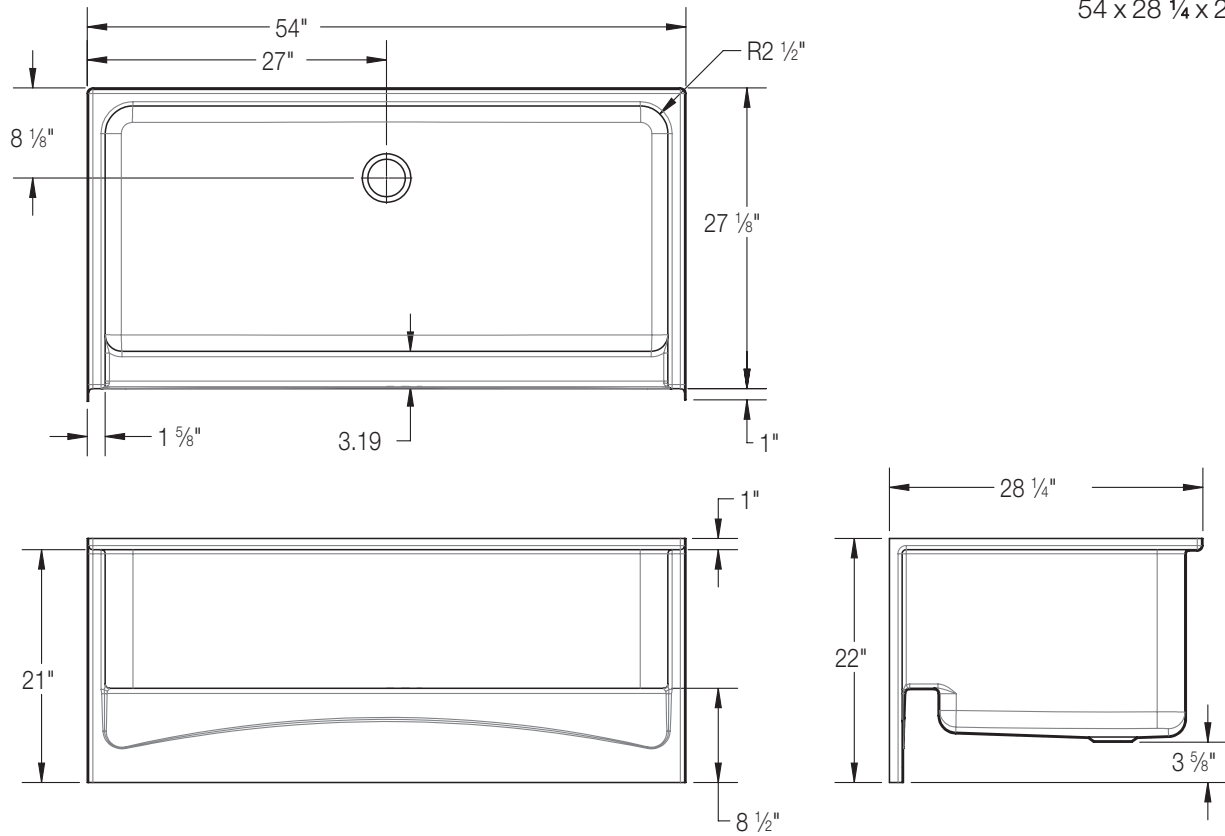

ZC5427PM

54 x 28 1/4 x 22 inches

FEATURES

- Shower pan
- Integral corner seat (left or right hand)
- Center rear drain
- Extended tiling flange (3T)
- Slip-resistant, textured bottom
- AcrylX™ applied acrylic surface
- Lifetime limited warranty

COLOR OPTIONS

Stock

White
Biscuit

MAAX®

ZC5427PM

54 x 28 ¼ x 22 inches

FEATURES lbs Dimensional Tolerance \pm 3/8". Dimensions needed for site preparation should be measured from the unit.

Model #	Material	Drain	Net Wt.	Pkg. Wt.
Shower Pan #ZC5427PM	AcrylX™	Center Rear	37	42

DIMENSIONS inches

Specifications	inches
Width: Overall / Net	54
Depth: Overall / Net	28 1/8 / 27 1/8
Height: Overall / Net	22 / 21
Enclosure Opening	-
Skirt Height	8 1/2
Drain Center (from Back Wall)	8 1/8
Drain Center (from Side Wall)	27
Drain: Diameter / Clearance	3 1/4 / 3 5/8

FRAMING DIMENSIONS inches

Type	D Depth	W Width	H Height	A	B	C
Alcove	28 1/8	54 1/8	-	Box Out	27	8 1/8