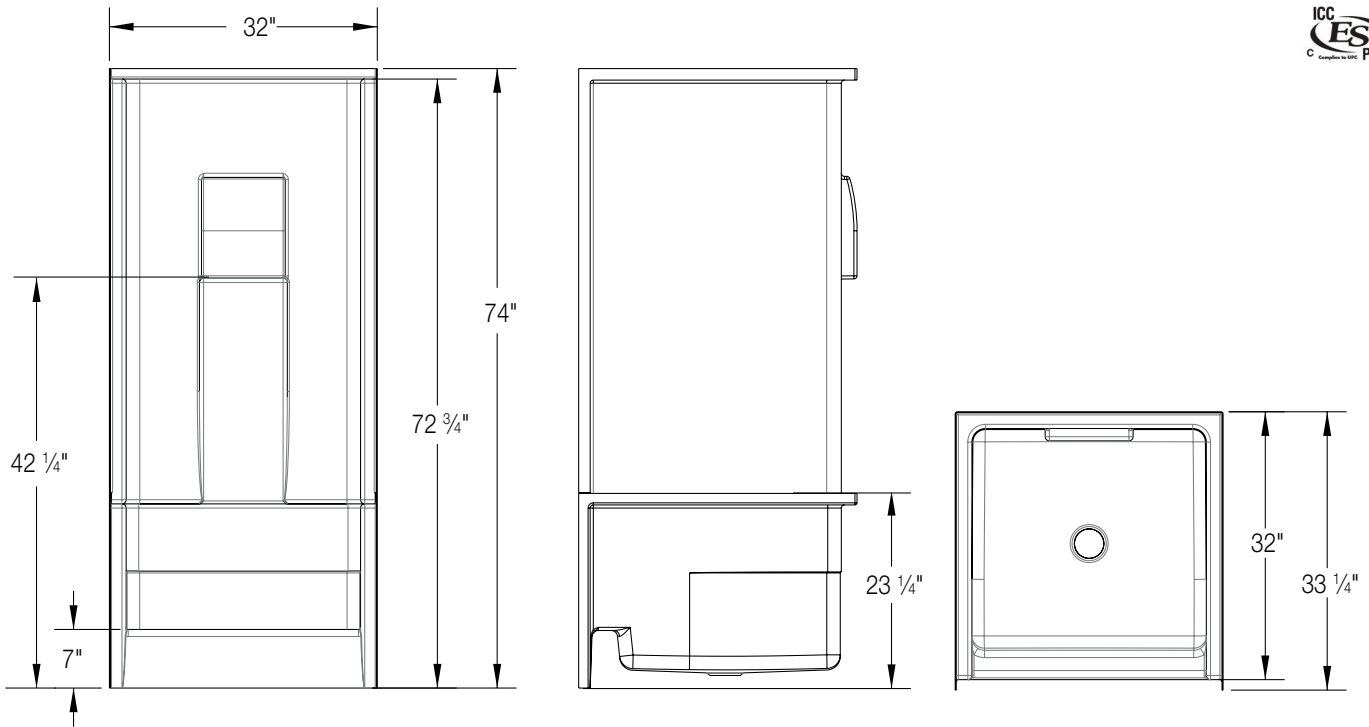

ZC13232P

32 x 32 x 72 3/4 inches

FEATURES

- 2-piece shower
- Smooth wall
- Molded toiletry shelf
- Space-saving design
(Not listed by IAPMO or FHA)
- Requires 47" turning space
- Center drain
- AcrylX™ applied acrylic surface
- Lifetime limited warranty

COLOR OPTIONS

Stock

White
Biscuit

MAAX®

ZC13232P

32 x 32 x 72 3/4 inches

FEATURES lbs Dimensional Tolerance \pm 9/64". Dimensions needed for site preparation should be measured from the unit.

Model #	Material	Wall Finish	Pieces	Drain	Seat	Net Wt.	Pkg. Wt.
Shower #ZC13232P	AcrylX™	Smooth	2	Center	—	91	96

DIMENSIONS inches

Specifications	inches
Width: Overall / Net	32
Depth: Overall / Net	33 1/4 / 32
Height: Overall / Net	74 / 72 3/4
Enclosure Opening	28
Skirt Height	7
Drain Center (from Back Wall)	15 3/4
Drain Center (from Side Wall)	16
Drain: Diameter / Clearance	3 1/4 / 1 1/2

FRAMING DIMENSIONS inches

Type	D Depth	W Width	H Height	A	B	C
Alcove	33 1/4	32 1/8	—	Box Out	16	15 3/4