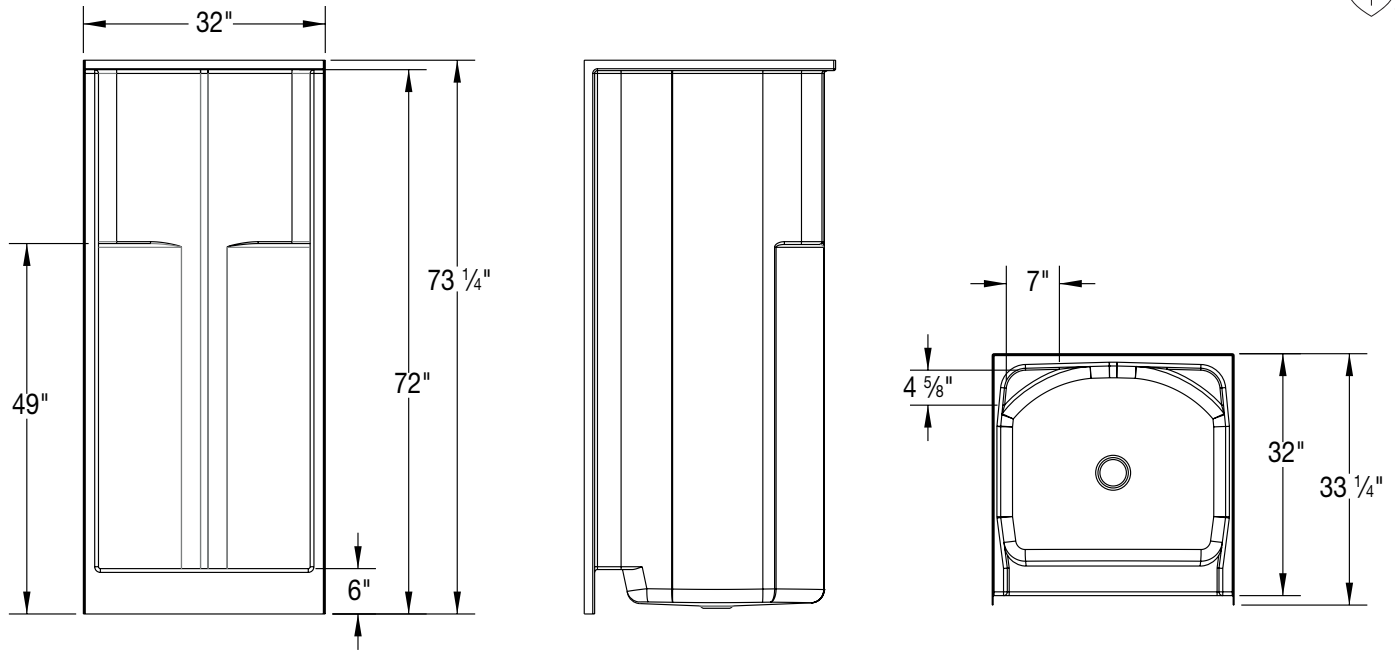

ZC1323C

32 x 32 x 72 inches

FEATURES

- Shower stall
- Smooth wall finish
- Molded toiletry shelves
- Space saving design
(Not listed by IAPMO or FHA)
- Slip-resistant textured bottom
- Center drain
- AcryIX™ applied acrylic surface
- Lifetime limited warranty

COLOR OPTIONS

Stock

White
Biscuit

MAAX®

ZC1323C

32 x 32 x 72 inches

FEATURES lbs Dimensional Tolerance $\pm \frac{3}{16}$ ". Dimensions needed for site preparation should be measured from the unit.

Model #	Material	Wall Finish	Pieces	Drain	Seat	Net Wt.	Pkg. Wt.
Shower #ZC1323C	AcrylX™	Smooth	1	Center	-	81	86

DIMENSIONS inches

Specifications	inches
Width: Overall / Net	32
Depth: Overall / Net	33 1/4 / 32
Height: Overall / Net	73 1/4 / 72
Enclosure Opening	27 3/4
Skirt Height	6
Drain Center (from Back Wall)	15 3/4
Drain Center (from Side Wall)	16
Drain: Diameter / Clearance	3 1/4 / 3/4

FRAMING DIMENSIONS inches

Type	D Depth	W Width	H Height	A	B	C
Alcove	33 1/4	32 1/8	73 1/4	Box Out	16	15 3/4